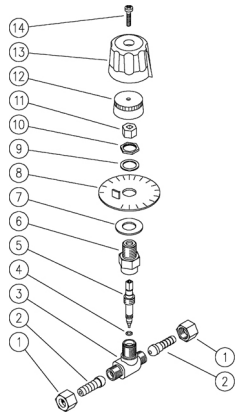

29.0980.00 RD5 chem.val. 1/4MM Bsp,7mm.h.barb

		K1 K2 K3 K4				
1	29.0948.31R Ring nut, 1/4Bsp F brass	2				10
2	29.0947.31R 8 mm hose barb,	2				10
3	29.0985.35R Casing -RD5, brass	1				5
4	10.3043.01R O-ring, 1,78x4,48 mm Vi 70	1				10
5	29.0981.51R Shutter pin, -RD5, Sst.	1				5
6	29.0982.31R Coupling, M14x1M-1/4Bsp F brass	1				10
7	14.3918.00R Washer, 14x28x2,5 mm	1				10
8	29.0983.84R Graduated disc -RD5, PA blue	1				5
9	14.3912.00R Washer, 14x20x1,5 mm alu.	1				10
10	29.0949.31R Locknut, M14x1 brass	1				10
11	29.0924.31R Groove nut, brass	1				10
12	29.0984.84R Groove inset, PA blue	1				5
13	29.0986.84R Knob, -RD5, PA blue	1				5
14	16.1840.00R Screw, DIN7985 M4x14 mm z.pl.	1				10