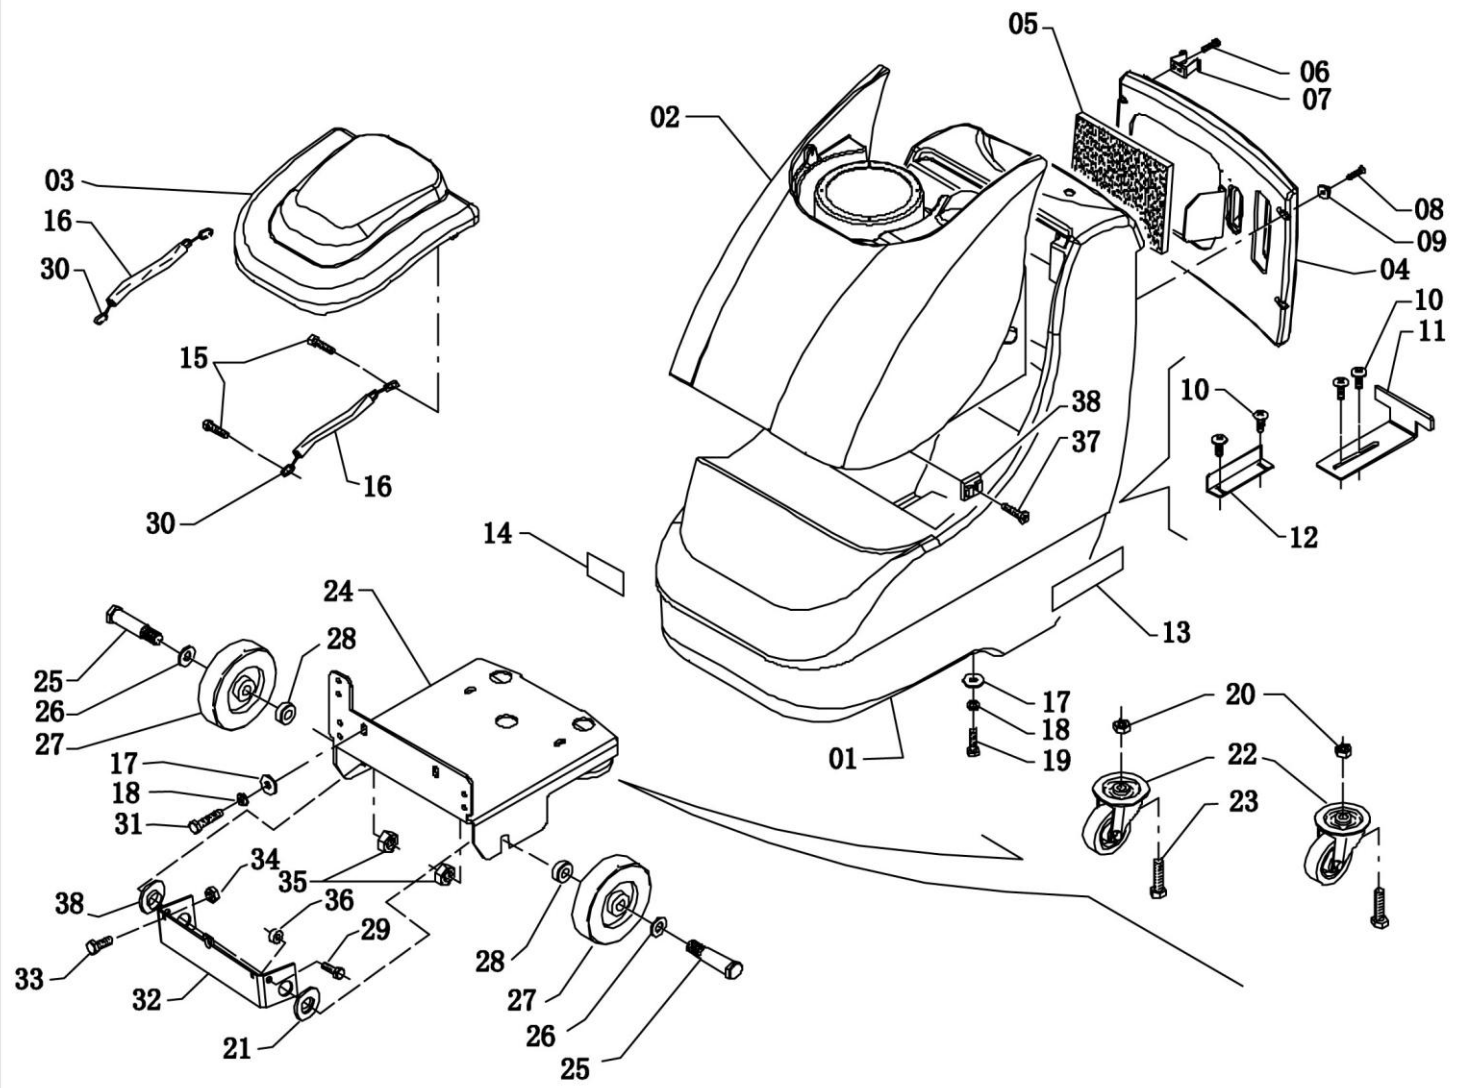

SPAREPARTS CATALOGUE

KEDI GBZ-430B

KEDI GBZ-520B

KEDI GBZ-530B

BZT001

GBZ-530B

35	GB/T 95-2002	washer	2
34	530B-V04	wheel	2
33	530B-BR03	bushing	2
32	530B-MZ23	spring	2
31	530B-MZ22	ring	2
30	530B-P03	splash guard	1
29	530B-P38	knob	1
28	530B-P27	handwheel	1
27	GB/T 5781-2000	screw	2
26	GB/T 95-2002	washer	2
25	GB/T 5781-2000	screw	2
24	GB/T 6177,1-2000	nut	4
23	530B-M801	support	1
22	530B-ST05	stainless blade	1
21	530B-BR09	connector	2
20	530B-C16	solenoid valve	1
19	GB/T 5781-2000	screw	4
18	GB/T 95-2002	washer	4
17	GB/T 928-1980	nut	5
16	530B-T6	brush	1
15	530B-MZ24	spring	2
14	GB/T 95-2002	washer	15
13	GB/T 12-1988	screw	1
12	GB/T41-2000	nut	1
11	GB/T 5781-2000	screw	2
10	GB/T 95-2002	washer	2
9	530B-MZ04	flange	1
8	530B-MZ05	spacer	3
7	530B-MZ03	flywheel	1
6	530B-M901	motor base	1
5	530B-BR05	bushing	2
4	GB/T 70.3-2000	screw	3
3	GB6170-2000	nut	1
2	GB/T 1096-2003	key	1
1	530B-E01-1	brush motor	1

BZT002

38	530B-P44	cable trough	4
37	GB/T 846-1985	screw	5
36	GB/T 928-1980	nut	2
35		nut	2
34	GB/T 928-1980	nut	4
	GBTT 12-1988	screw	2
32	530B-M90	support	1
31	GB/T 5781-2000	screw	2
30	530B-MZ30	chain	2
29	GB/T 5781-2000	screw	2
28	530B-MZ17	spacer	2
27	530B-V01	wheel	2
26	GB/T 95-2002	washer	2
25	530B-MZ16	anchor bolts	2
24	530B-M902	base frame	1
23	GB/T 5781-2000	screw	2
22	530B-W02	caster wheel	2
21	530B-M902-9	bushing	2
20	GB/T 928-1980	nut	2
19	GB/T 5781-2000	screw	2
18	GB/T 95-2002	washer	4
17	GB/T 95-2002	washer	4
16	530B-P54	sheatn tube	2
15		screw	4
14	530B-S5	frong label	1
13	530B-S2/S3	side label	2
12	530B-ST03	side stopper	1
11	530B-ST02	rear stopper	1
10		screw	4
9	530B-P17	plastic washer	4
8	GB/T 845-1985	screw	4
7	530B-P09	hook	1
6	GB/T 845-1985	screw	2
5	530B-P53	sponge	1
4	530B-T4	solution cover	1
3	530B-T3	recovery cover	1
2	530B-T2	recovery tank	i
1	530B-T1	solution tank	1