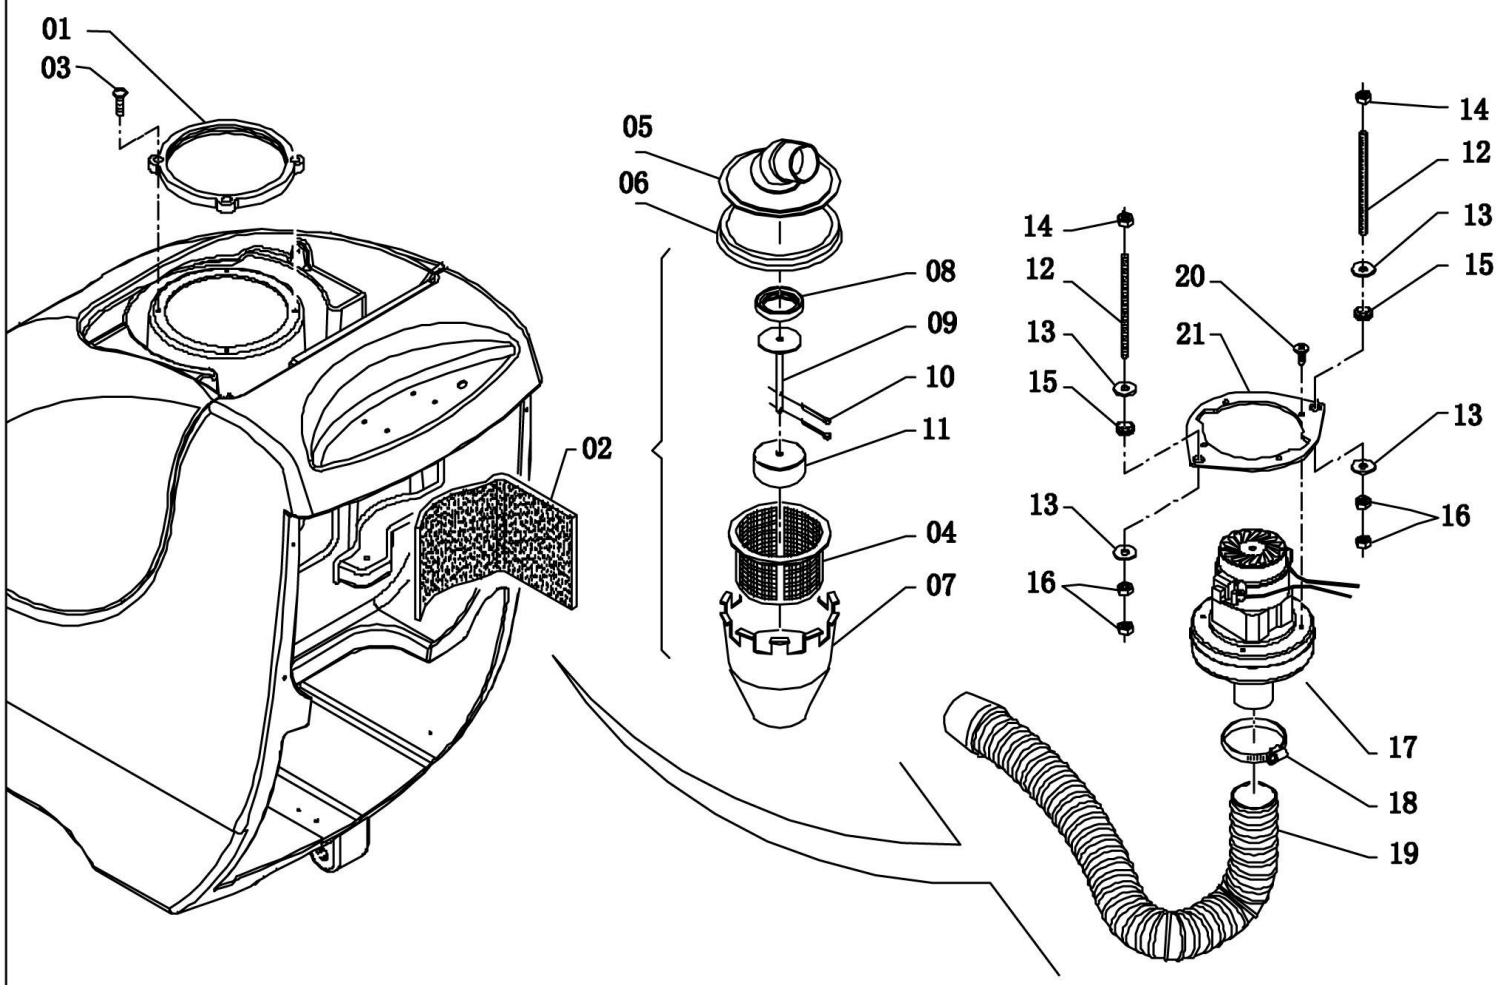

BZT003

20	GB/T 846-1985	screw	4
19	530B-P49	suction hose	1
18		clamp	2
17	530B-E02	vacuum motor	1
16	GB/T 6172.1-2000	nut	4
15	530B-P55	float	2
14	GB/T 928-1980	nut	2
13	GB/T 95-2002	washer	4
12	GB/T 12869-1991	screw	2
11	530B-P31	float	1
10	GB/T 91-2000	pin	2
9	530B-ST04	support	1
8	530B-P14	gasket	1
7	530B-P11	filter guard	1
6	530B-P13	rubber gasket	1
5	530B-P16	filter cover	1
4	530B-P10	filter	1
3	GB/T 846-1985	screw	4
2	530B-P52	sponge	1
1	530B-P12	filter support	1