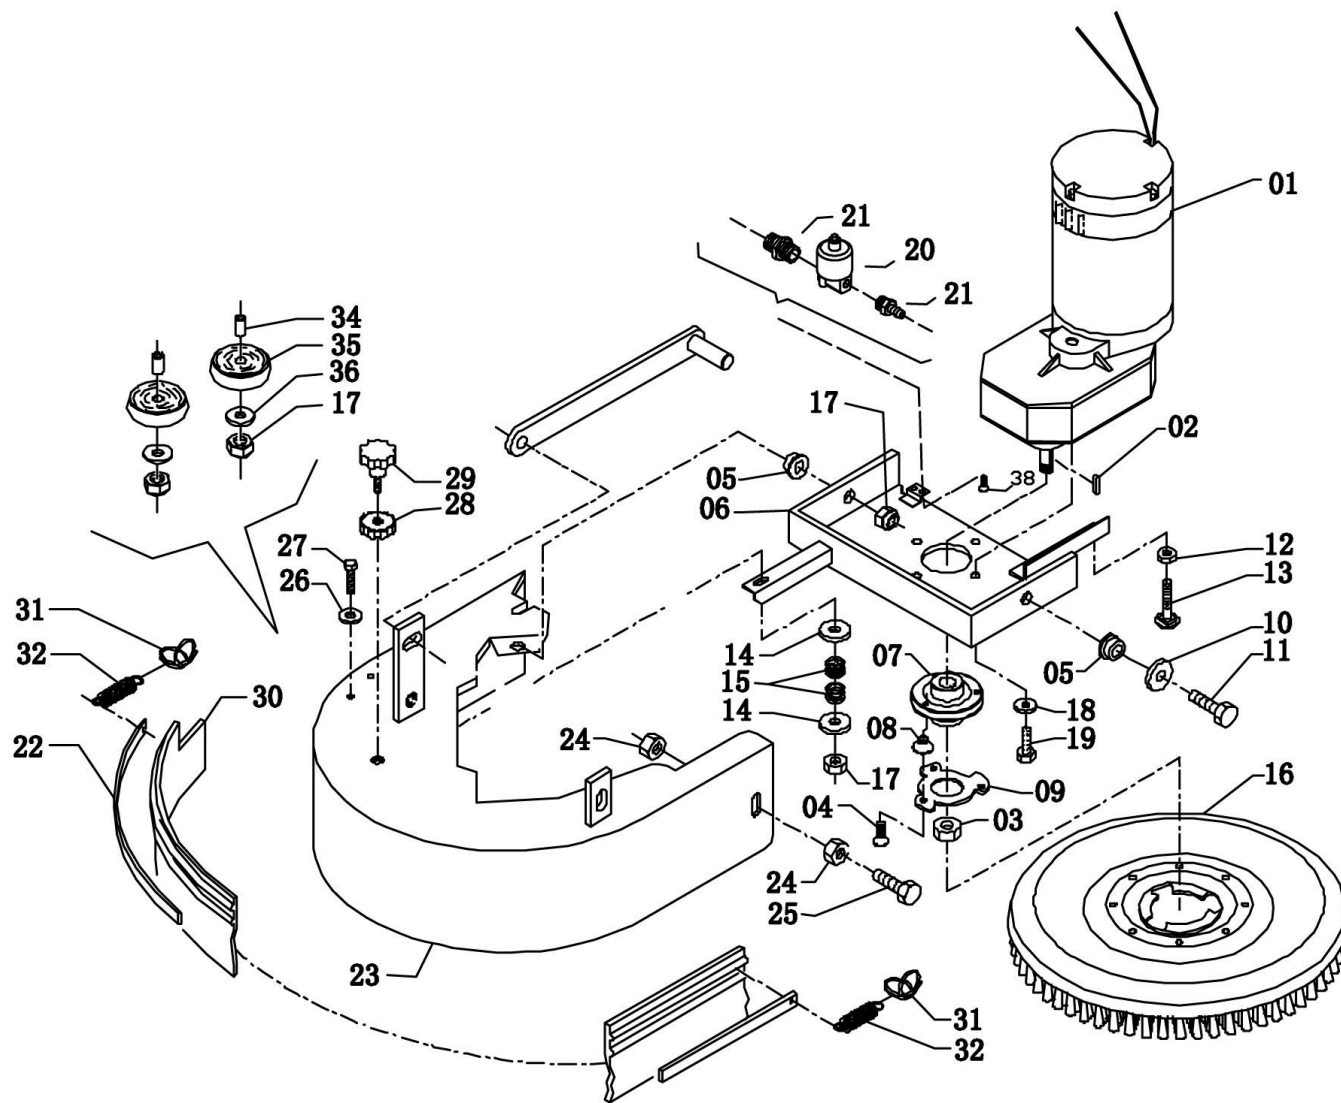

SPAREPARTS CATALOGUE

KEDI GBZ-430B

KEDI GBZ-520B

KEDI GBZ-530B

BZT001

GBZ-530B

35	GB/T 95-2002	washer	2
34	530B-V04	wheel	2
33	530B-BR03	bushing	2
32	530B-MZ23	spring	2
31	530B-MZ22	ring	2
30	530B-P03	splash guard	1
29	530B-P38	knob	1
28	530B-P27	handwheel	1
27	GB/T 5781-2000	screw	2
26	GB/T 95-2002	washer	2
25	GB/T 5781-2000	screw	2
24	GB/T 6177,1-2000	nut	4
23	530B-M801	support	1
22	530B-ST05	stainless blade	1
21	530B-BR09	connector	2
20	530B-C16	solenoid valve	1
19	GB/T 5781-2000	screw	4
18	GB/T 95-2002	washer	4
17	GB/T 928-1980	nut	5
16	530B-T6	brush	1
15	530B-MZ24	spring	2
14	GB/T 95-2002	washer	15
13	GB/T 12-1988	screw	1
12	GB/T41-2000	nut	1
11	GB/T 5781-2000	screw	2
10	GB/T 95-2002	washer	2
9	530B-MZ04	flange	1
8	530B-MZ05	spacer	3
7	530B-MZ03	flywheel	1
6	530B-M901	motor base	1
5	530B-BR05	bushing	2
4	GB/T 70.3-2000	screw	3
3	GB6170-2000	nut	1
2	GB/T 1096-2003	key	1
1	530B-E01-1	brush motor	1

BZT002

38	530B-P44	cable trough	4
37	GB/T 846-1985	screw	5
36	GB/T 928-1980	nut	2
35		nut	2
34	GB/T 928-1980	nut	4
	GBTT 12-1988	screw	2
32	530B-M90	support	1
31	GB/T 5781-2000	screw	2
30	530B-MZ30	chain	2
29	GB/T 5781-2000	screw	2
28	530B-MZ17	spacer	2
27	530B-V01	wheel	2
26	GB/T 95-2002	washer	2
25	530B-MZ16	anchor bolts	2
24	530B-M902	base frame	1
23	GB/T 5781-2000	screw	2
22	530B-W02	caster wheel	2
21	530B-M902-9	bushing	2
20	GB/T 928-1980	nut	2
19	GB/T 5781-2000	screw	2
18	GB/T 95-2002	washer	4
17	GB/T 95-2002	washer	4
16	530B-P54	sheatn tube	2
15		screw	4
14	530B-S5	frong label	1
13	530B-S2/S3	side label	2
12	530B-ST03	side stopper	1
11	530B-ST02	rear stopper	1
10		screw	4
9	530B-P17	plastic washer	4
8	GB/T 845-1985	screw	4
7	530B-P09	hook	1
6	GB/T 845-1985	screw	2
5	530B-P53	sponge	1
4	530B-T4	solution cover	1
3	530B-T3	recovery cover	1
2	530B-T2	recovery tank	i
1	530B-T1	solution tank	1