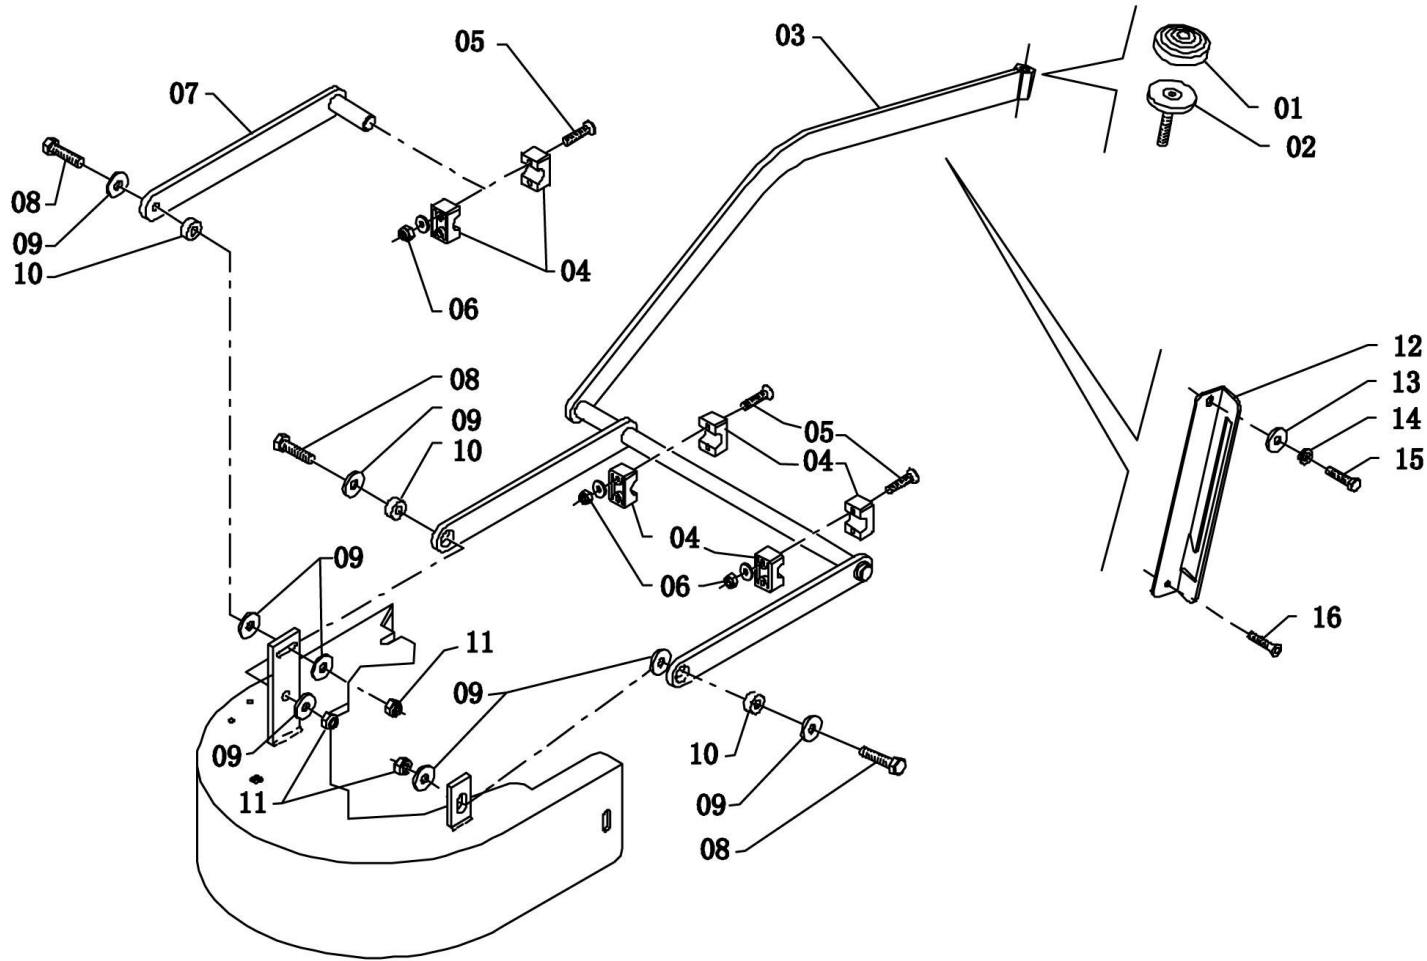

BZT006

15	GB/T 5781-2000	screw	1
14	GB/T 93-1987	washer	1
13	GB/T 95-2002	washer	1
12	530B-M904	limit slot	1
11	GB/T 928-1980	nut	3
10	530B-BR02	bushing	3
9	GB/T 95-2002	washer	8
8	GB/T 5781-2000	screw	3
7	530B-MZ02	arm	1
6	GB/T 928-1980	nut	6
5	GB/T 819.1-2000	screw	6
4	530B-P28	nylon support	6
3	530B-MZ01	long arm	1
2	530B-MZ18	pedal	1
1	530B-P26	pedal cover	1