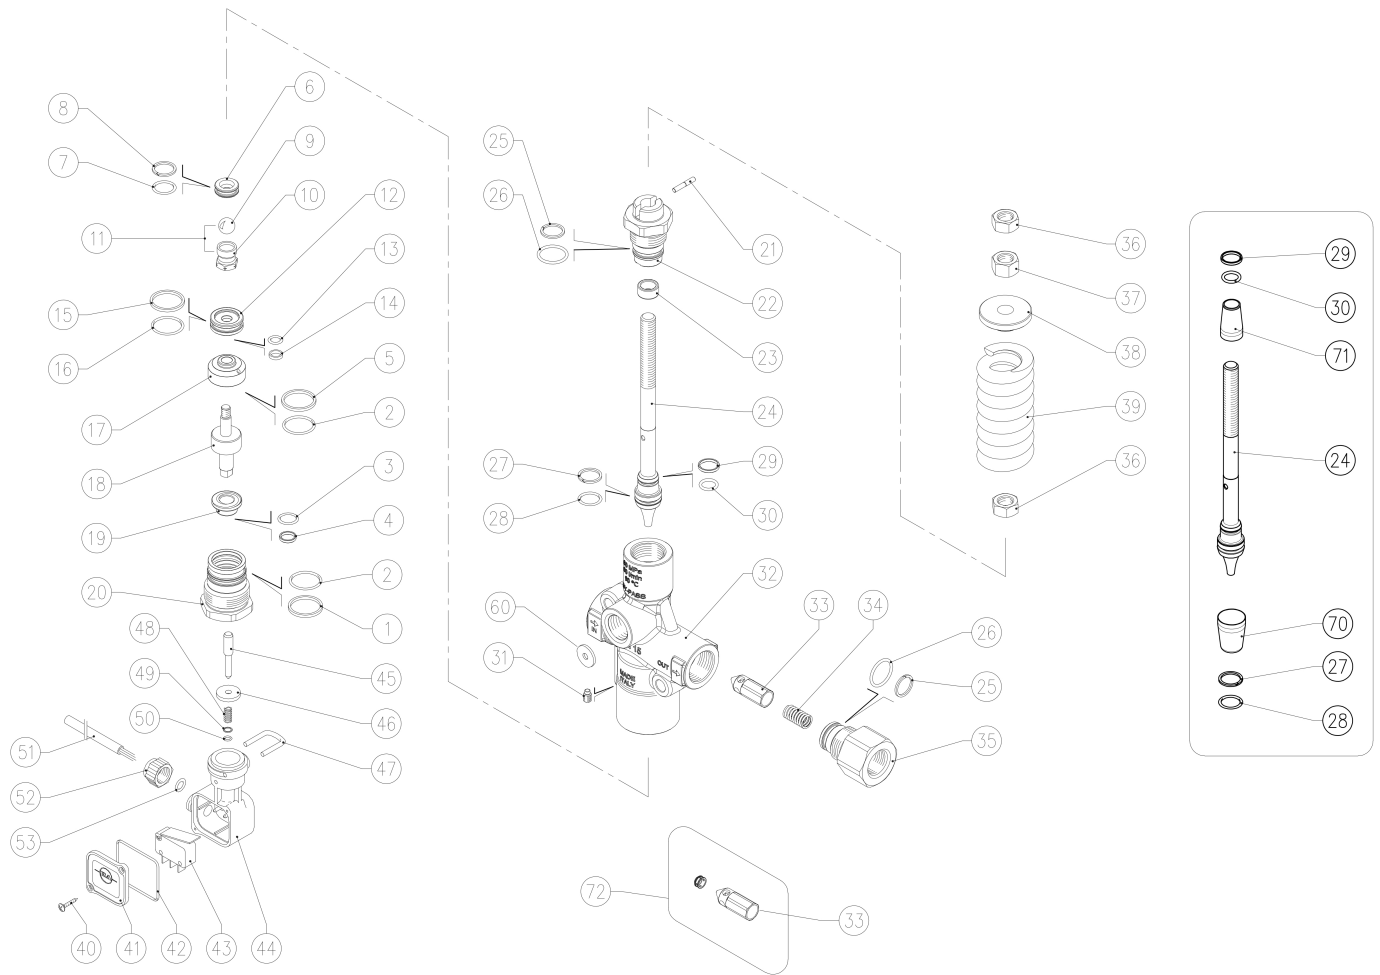

60.2650.00 VB60/600 Zero valv.byp.1/2 F Bsp + PR5

K1K2K3K4

K1K2K3K4

1	10.4098.00R	Back-up ring, 23,2x26x1,2mm	1	•			10
2	10.3072.60R	O-ring, 1,78x21,95 mm Ni 85	2	•			10
3	10.3058.01R	O-ring, 1,78x10,82 mm	1	•			10
4	10.4055.00R	Back-up ring, 9,2x11,2x2 mm	1	•			10
5	10.4059.00R	Back-up ring, 20x22x2 mm	1	•			10
6	60.2615.51R	Sst seat, 8,5 mm	1	•			5
7	10.3060.01R	O-ring, 1,78x12,42 mm Ni 85	1	•			10
8	10.4013.00R	Back-up ring, 16x13,2x1,2 mm	1	•			10
11	60.2616.21R	Shutter pin, M6 sst+ball, 13/32"	1	•			5
12	60.2606.51R	7 mm sst piston ring	1				3
13	10.3056.00R	O-ring, 1,78x8,74 mm	1	•			10
14	10.4007.92R	Back-up ring, 7x9x2 mm	1	•			10
15	10.4041.00R	Back-up ring, 19,3x22x1,2 mm PTFE	1	•			10
16	10.3070.02R	O-ring, 1,78x18,77 mm Ni 85	1	•			10
17	60.2609.51R	Spacer ring 7 mm	1				3
18	60.2607.51R	Sst pin	1				5
19	60.2610.51R	9,2 mm sst piston ring	1				3
20	60.2651.51R	Lower plug, sst	1				3
21	60.2611.51R	Pin, 3,1x18 mm Sst.	1				5
22	60.2603.51R	Piston holder, sst	1				5
23	26.1046.84R	Bushing, 10x14x7 mm Plast.	1	•			10
24	60.2602.51R	Sst. valve piston	1				5
25	10.4099.00R	Back-up ring, 17,2x20x1,2mm	2	•			10
26	10.3068.01R	O-ring, 1,78x17,17 mm Ni 85	2	•			10
27	10.4161.00R	Back-up ring, 18 mm	1	•			3
28	10.3060.00R	O-ring, 1,78x12,42 mm	1	•			10
29	10.4162.00R	Back-up ring, 14,2 mm	1	•			3
30	10.3057.00R	O-ring, 1,78x9,25 mm	1	•			10