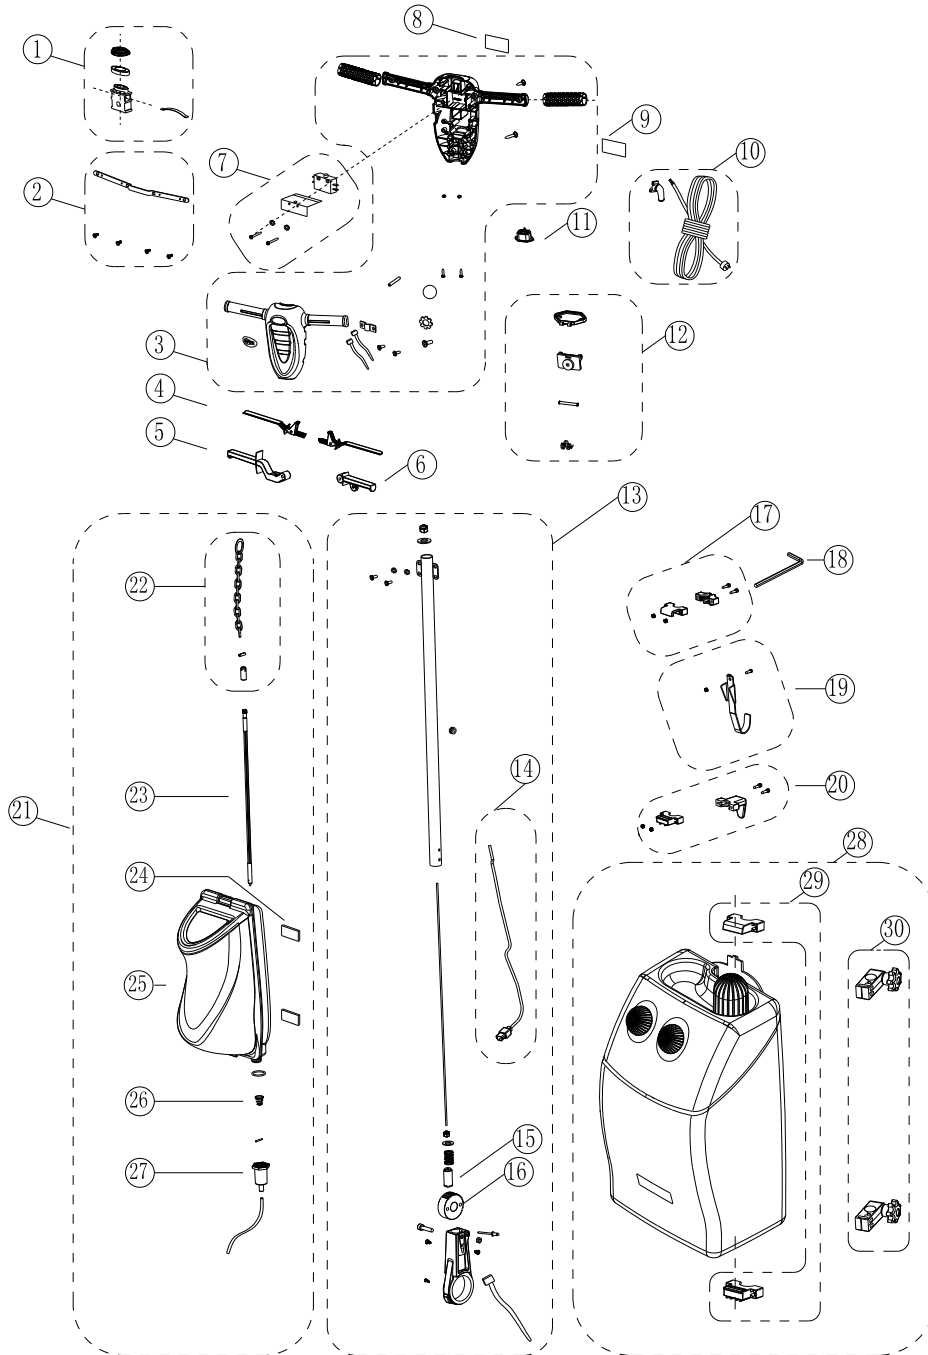

Pos.	Артикул	кол-во	Описание	Notes
1	VF75436	1	SAFETY LOCK BUTTON KIT	
2		1	SUPPORT BRACKET KIT, LS160	[1]
2	VF75437	1	SUPPORT BRACKET KIT	[2]
3	VF75438	1	LS160 HANDLE HOUSING KIT	[1]
3	VF75439	1	HANDLE HOUSING KIT	[2]
4	VF75103	2	SWITCH TRIGGER	
5	VF75105	1	LEVELING ROD	
6	VF75106	1	LEVER SOLUTION	
7	VF75440	1	SWITCH KIT	
8	VF75135-13-EU	1	1300W EU LABEL	[3]
8	VF75135-13-UK	1	1300W UK LABEL	[3]
8	VF75135-18-EU	1	1800W EU LABEL	[2]
8	VF75135-18-UK	1	1800W UK LABEL	[2]
9	VF75141	1	POWER LABEL 1800W UK	[4]
9	VF75142	1	POWER LABEL	
10	VF75126-EU	1	POWER CORD	
10	VF75126-UK	1	POWER CORD	
11	VF75122	1	PLUG ASSEMBLY	
12	VF75411	1	SOCKET COVER KIT	
13	VF75412	1	TUBE KIT	
14	VF75138	1	POWER CORD	
15	VF75111	1	INSERT	
16	VF75112	1	GEAR	
17	VF75413	1	TOP BRACKET KIT	
18	VF75315	1	WRENCH	
19	VF75417	1	HOOK KIT	
20	VF75414	1	BOTTOM BRACKET KIT	
21	VF75415	1	TANK KIT	
22	VF75416	1	CHAIN ASSEMBLY	
23	VF75306	2	PULL ROD	
24	VF75322	1	EVA PLATE	
25	VF75117	1	TANK	
26	VF75310	1	SPRING	
27	VF75305	1	VALVE BODY	
28	50000055	1	Пеногенератор	
29	VF75418	1	BRACKET KIT FOR LS160	
30	VF75419	1	BRACKET KIT FOR VE17	

Part Notes:

1. [1] - LS160
   TSB 2016-001 LS160 Handle improvement
2. [2] - LS160HD
3. [3] - LS160
4. [4] - LS160HD-UK