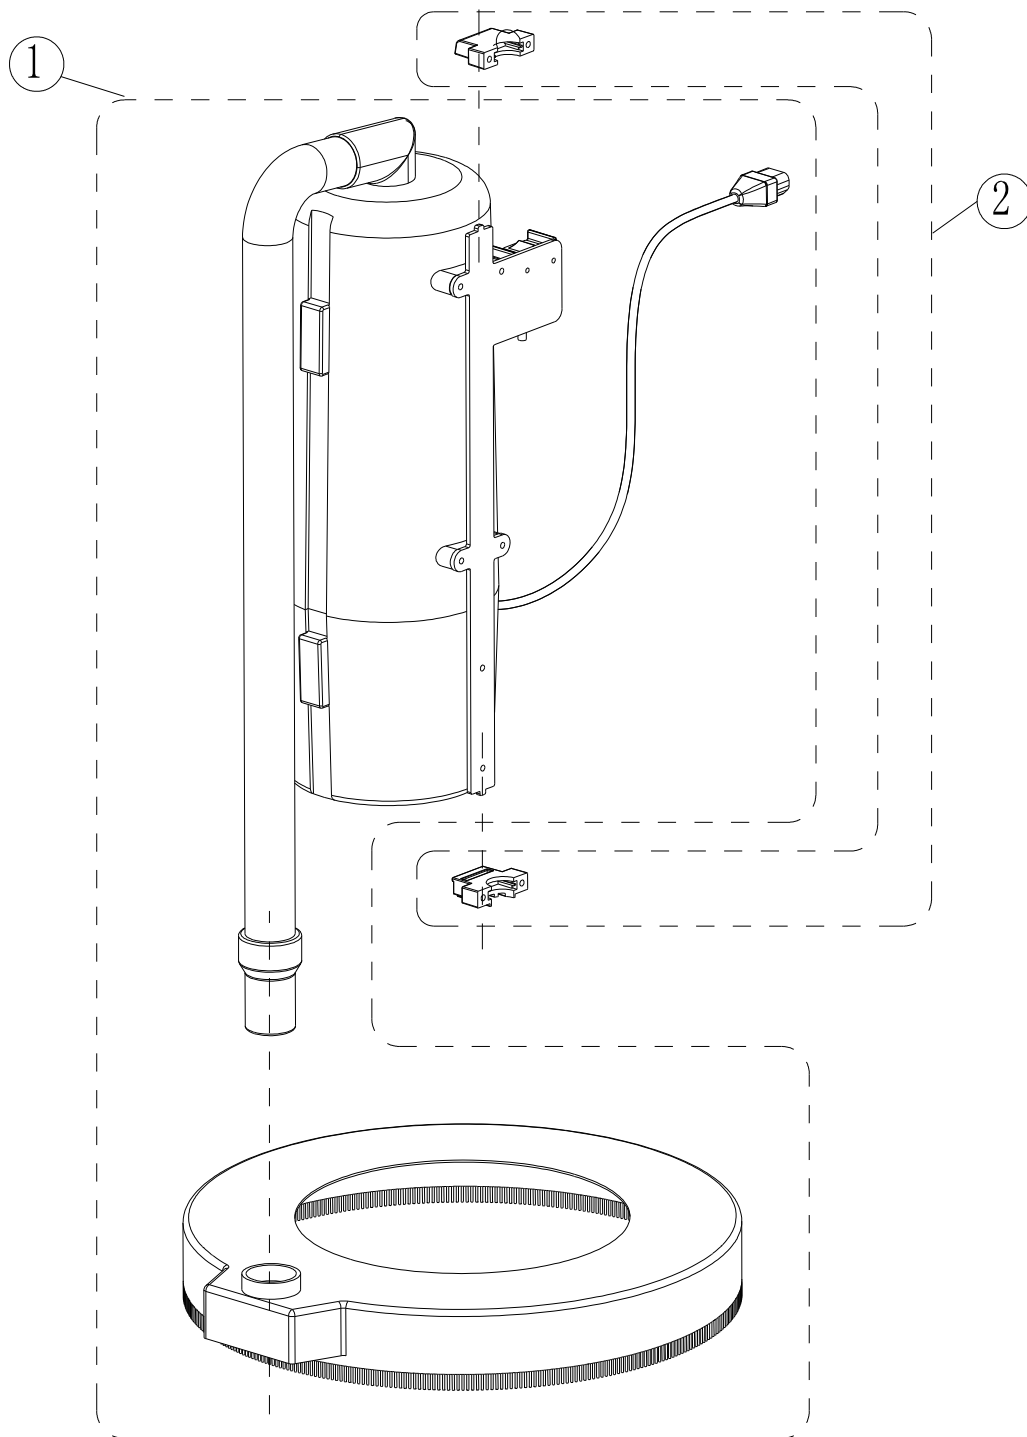

DUST COLLECTION

LS160

2017.11.02

2014.01.08

Pos.	Артикул	кол-во	Описание	Notes
1	56381571	1	Комплект пылесос + кольцо для сбора пыли	[1]
2	VF75418	1	BRACKET KIT FOR LS160	

Part Notes:

[1] - BOM COMPONENT OBSOLETE