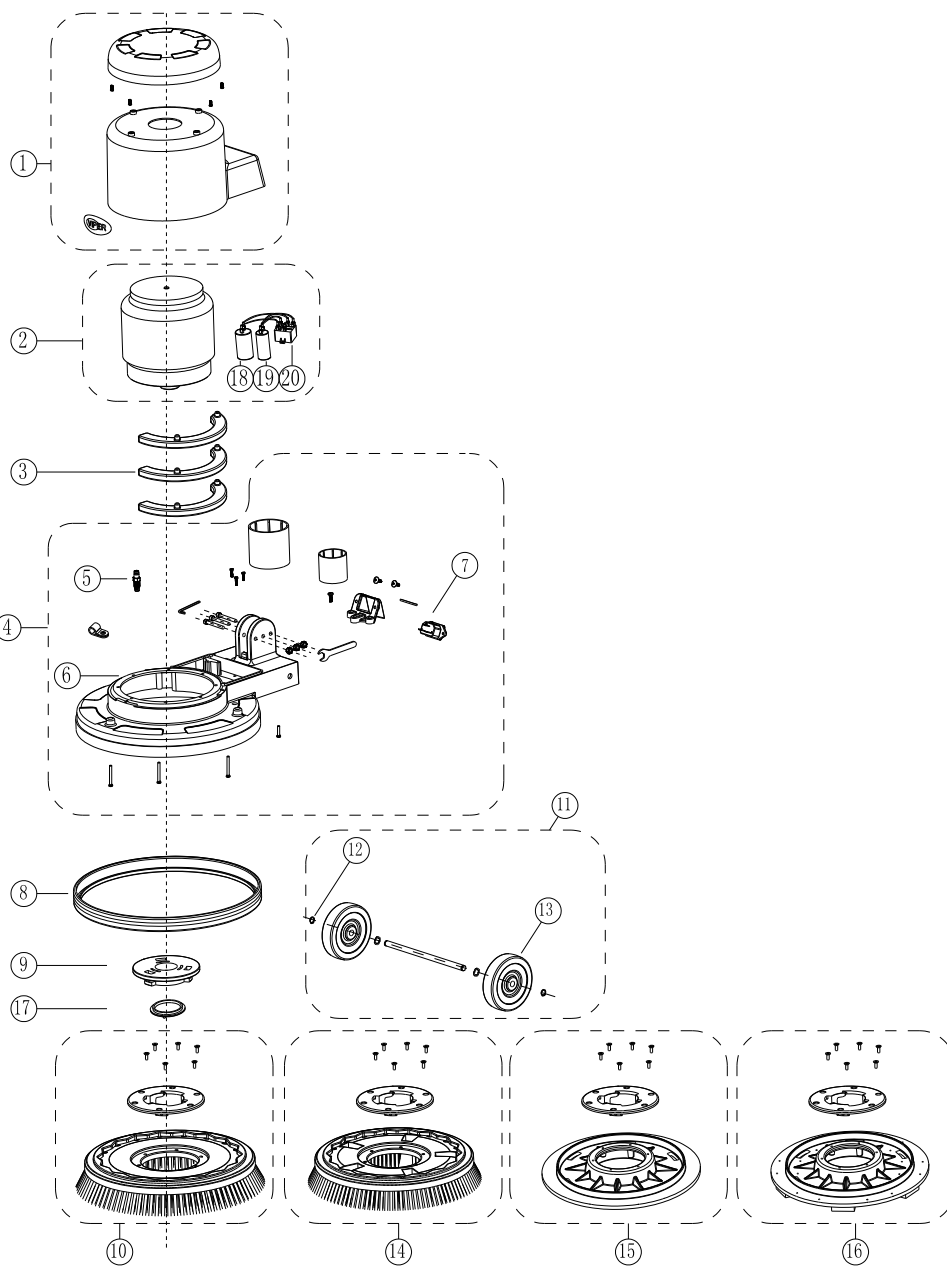

PARTS LIST

2018.09.23

TABLE OF CONTENTS

BASE ASSEMBLY	1
HANDLE ASSEMBLY	3
DUST COLLECTION	5
WIRING DIAGRAM / WEAR AND TEAR PART	7

Pos.	Артикул	кол-во	Описание	Notes
1	VF75431	1	MOTOR HOUSING KIT	[1]
1	VF75431R	1	MOTOR HOUSING KIT	[2]
2	VF75209	1	MOTOR 1300W	[1]
2	VF75212	1	MOTOR 1800W	[2]
3		1	WEIGHT, LS160	[1]
3	VF75215	3	WEIGHT	[2]
4	VF75432	1	MAIN FRAME KIT	[1]
4	VF75433	1	MAIN FRAME KIT	[2]
5	VF75307	1	HOSE CONNECTING	
6	VF75201	1	BASE	[1]
6	VF75201N	1	BASE	[2]
7	VF75219	1	PLUG ASSEMBLY	
8	VF75202	1	BUMPER	
9	VF75206	1	CONNECTING PLATE	
10	VF75434	1	BRUSH KIT	
11	VF75435	1	TRANSPORT WHEEL KIT	
12	VF13520	2	RETAINING RING EXTERNAL f12	
13	VF75214	2	WHEEL	
14	VF75420	1	CARPET BRUSH KIT	[3]
15	VF75421	1	PAD DRIVER	[3]
16	VF75249	1	16INCH DISC HOLDER FOR LS160HD	
17	VF75223	1	CAP	
18	VF75209-2	1	STARTING CAPACITOR LS160	[1]
18	VF75212-2	1	STARTING CAPACITOR LS160HD	[2]
19	VF75209-1	1	RUNNING CAPACITOR LS160	[1]
19	VF75212-1	1	RUNNING CAPACITOR LS160HD	[2]
20	VF89041-3	1	Реле электрическое	